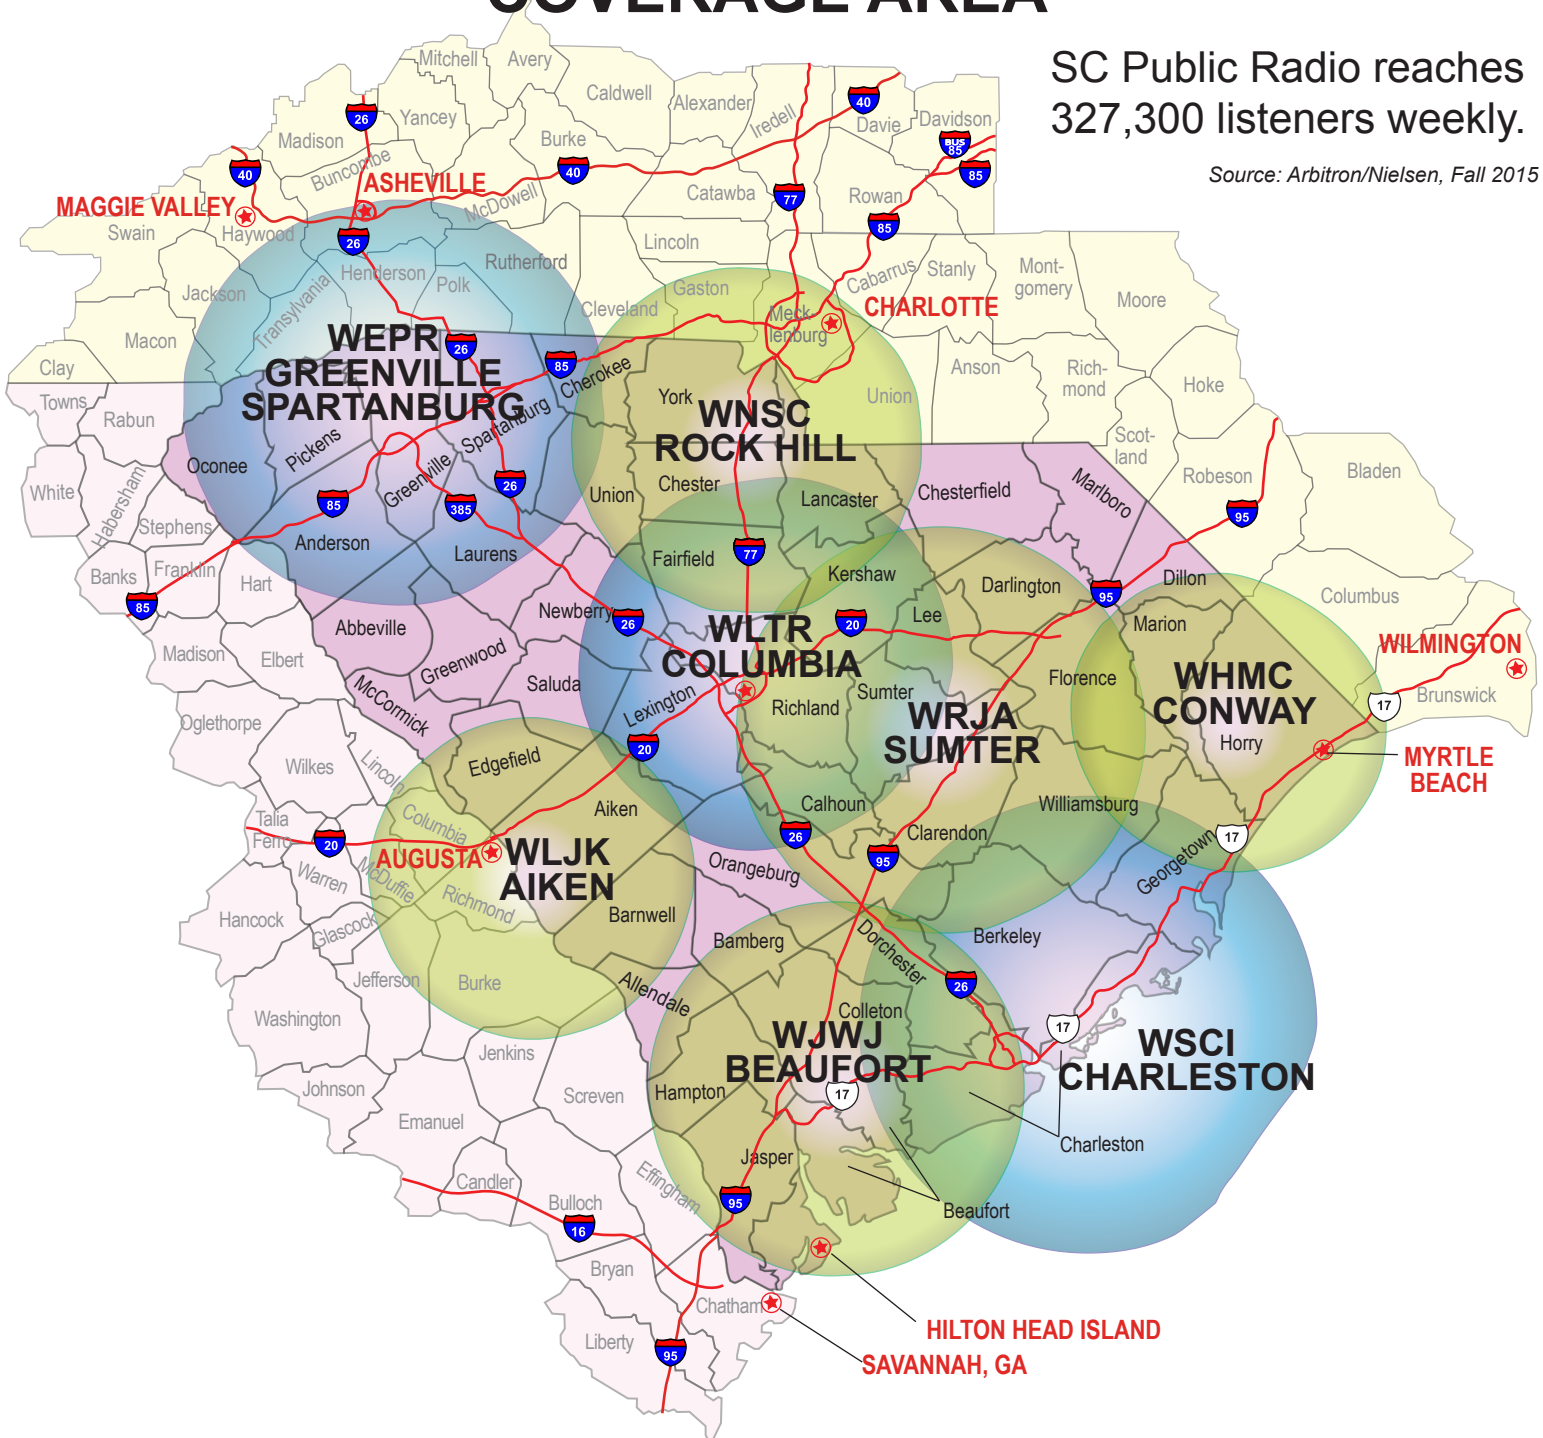

# SOUTH CAROLINA PUBLIC RADIO COVERAGE AREA

SC Public Radio reaches  
327,300 listeners weekly.

Source: Arbitron/Nielsen, Fall 2015

SC Public Radio is comprised of eight radio transmitters:

The South Carolina ETV network includes 11 TV stations and 8 radio stations blanketing the state, as well as parts of North Carolina and Georgia.