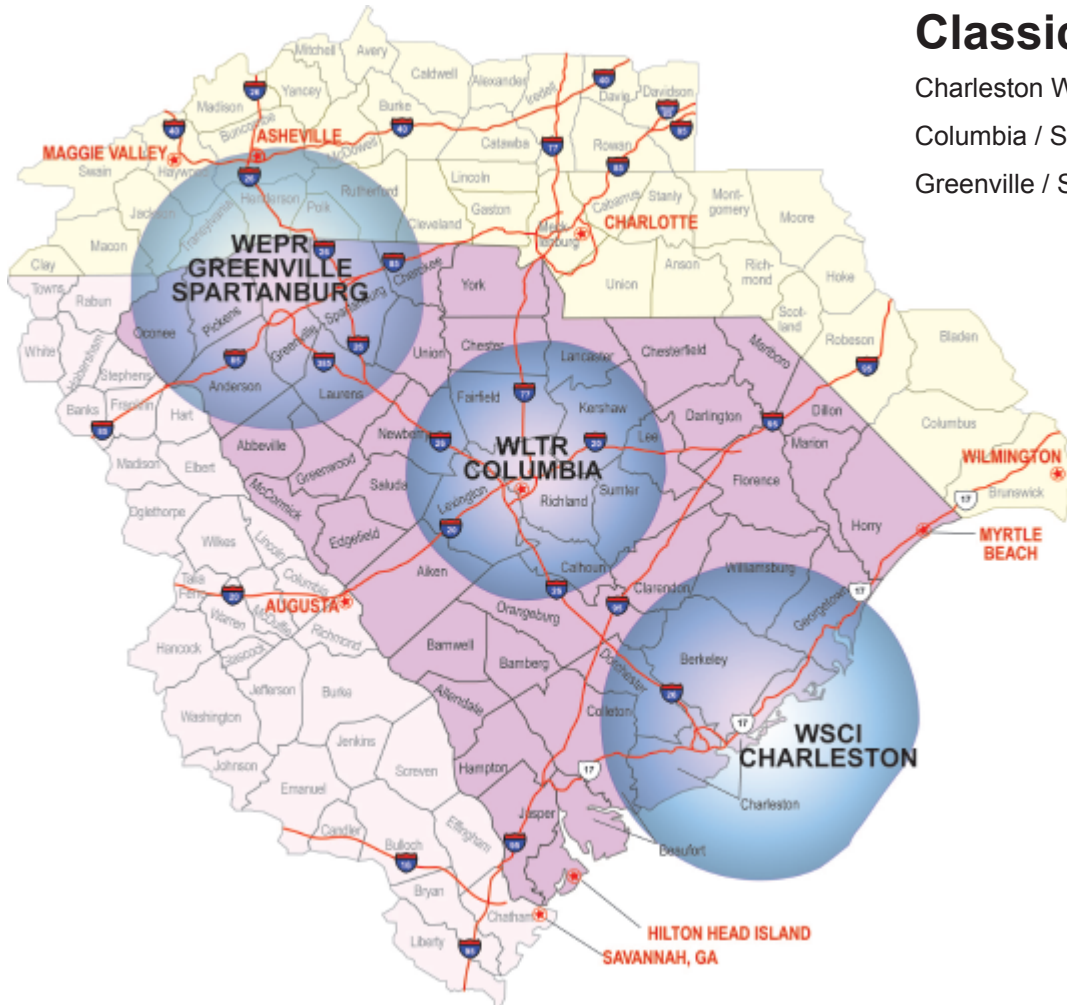

Classical/News Stations

Charleston WSCI-FM 89.3

Columbia / Sumter WLTR-FM 91.3

Greenville / Spartanburg / Asheville WEPR-FM 90.1