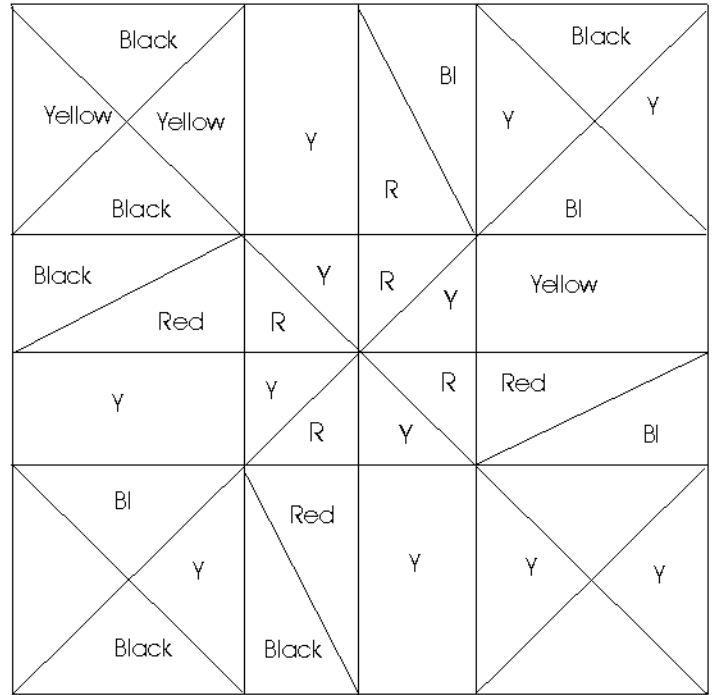

**Activity Sheet 1A**  
**Patchwork Quilt Grid**

## Patchwork Quilt Block

PINE TREE QUILT BLOCK

# Activity Sheet 1C Patchwork Quilt Blocks

Star

Wind Mill Star

Pine Tree Quilt Block  
(Simple)

Shoofly Quilt Block