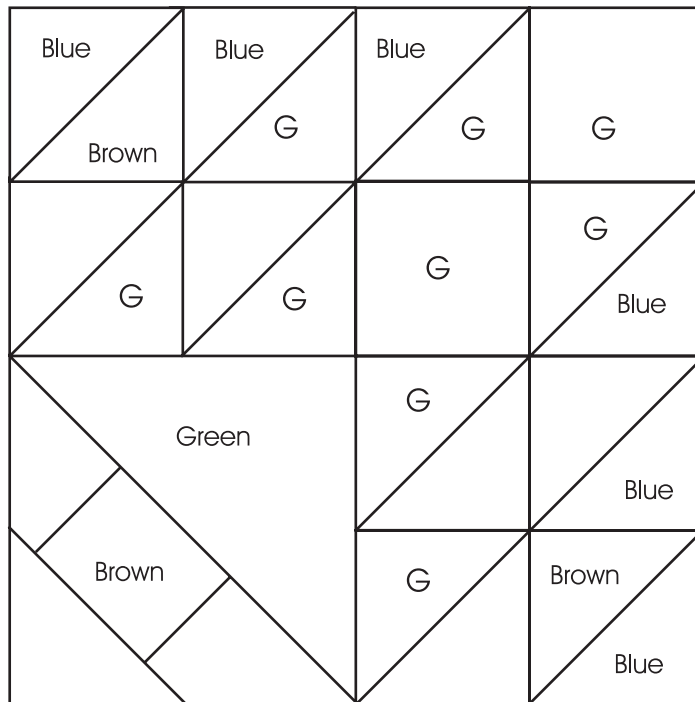

**Activity Sheet 1A**  
**Patchwork Quilt Grid**

## Patchwork Quilt Block

PINE TREE QUILT BLOCK

# Activity Sheet 1C Patchwork Quilt Blocks

Star

Wind Mill Star

Pine Tree Quilt Block  
(Simple)

Shoofly Quilt Block

# Activity Sheet 1D Patchwork Quilt Block

BEAR'S PAW QUILT BLOCK