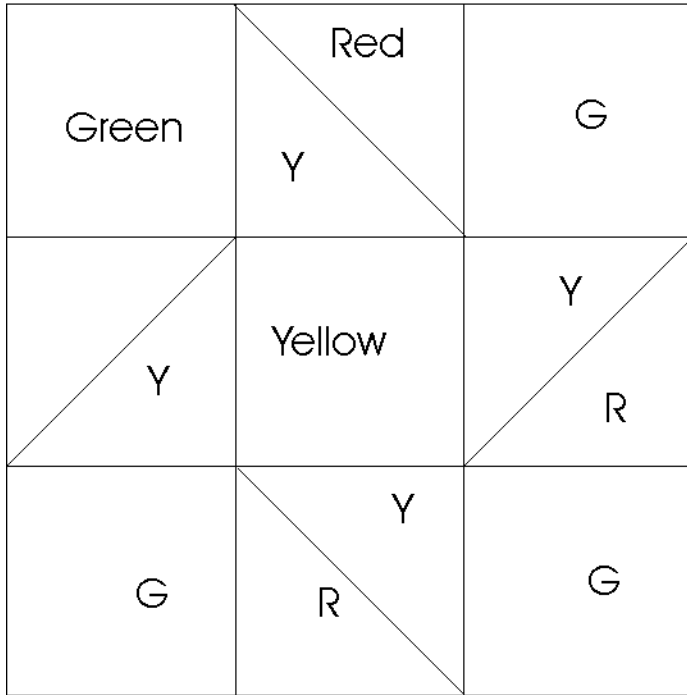

**Activity Sheet 1A**  
**Patchwork Quilt Grid**

# Activity Sheet 1B

## Patchwork Quilt Block

PINE TREE QUILT BLOCK

# Activity Sheet 1C Patchwork Quilt Blocks

Star

Wind Mill Star

Pine Tree Quilt Block  
(Simple)

Shoofly Quilt Block