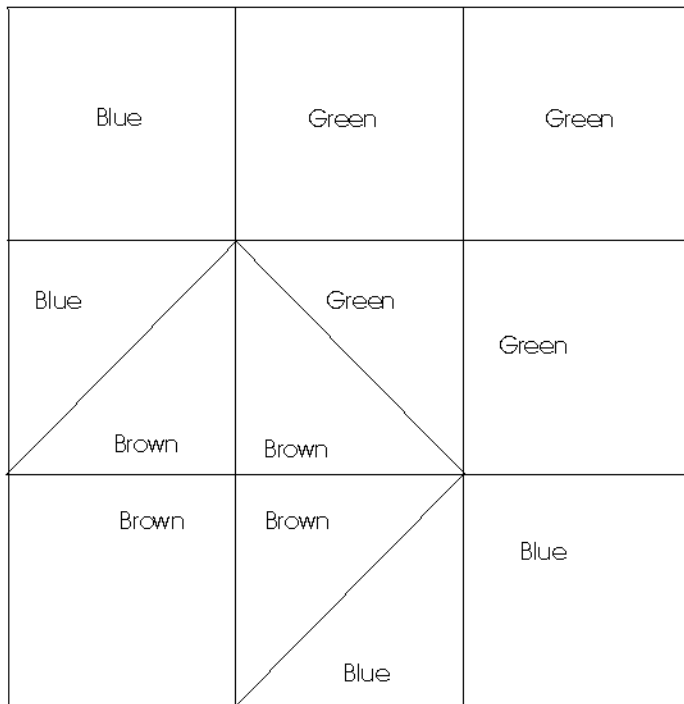

**Activity Sheet 1A**  
**Patchwork Quilt Grid**

## Patchwork Quilt Block

PINE TREE QUILT BLOCK

# Activity Sheet 1C Patchwork Quilt Blocks

Star

Wind Mill Star

Pine Tree Quilt Block  
(Simple)

Shoofly Quilt Block