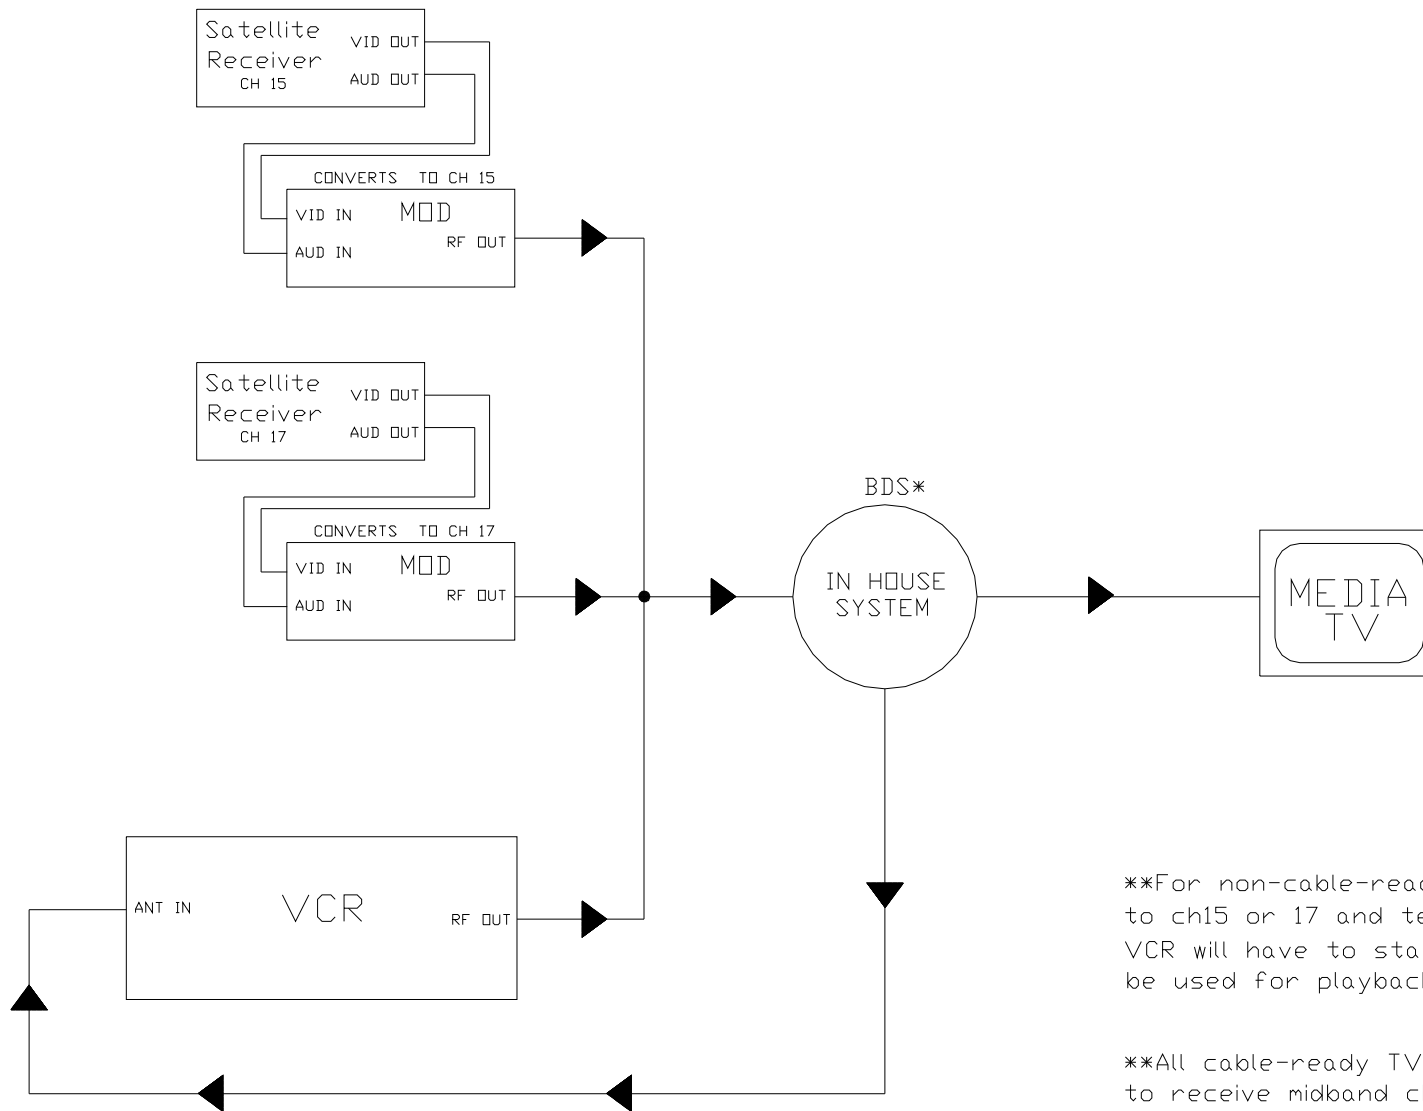

# South Dillon Elementary

CAC 01-23-98

\*\*For non-cable-ready TV sets, tune VCR in Media Center to ch15 or 17 and tell teacher to tune TV to ch 4. VCR will have to stay tuned to that channel and cannot be used for playback until the program ends.

\*\*All cable-ready TVs and VCRs must be set to CATV to receive midband channels- 15, 17, 19

\*BDS-Building Distribution Service  
SAT-ch 15,17      VCR-ch 4      Local ETV-ch 2, 7

\*\*open circuit is on SAT ch 301 and 308\*\*