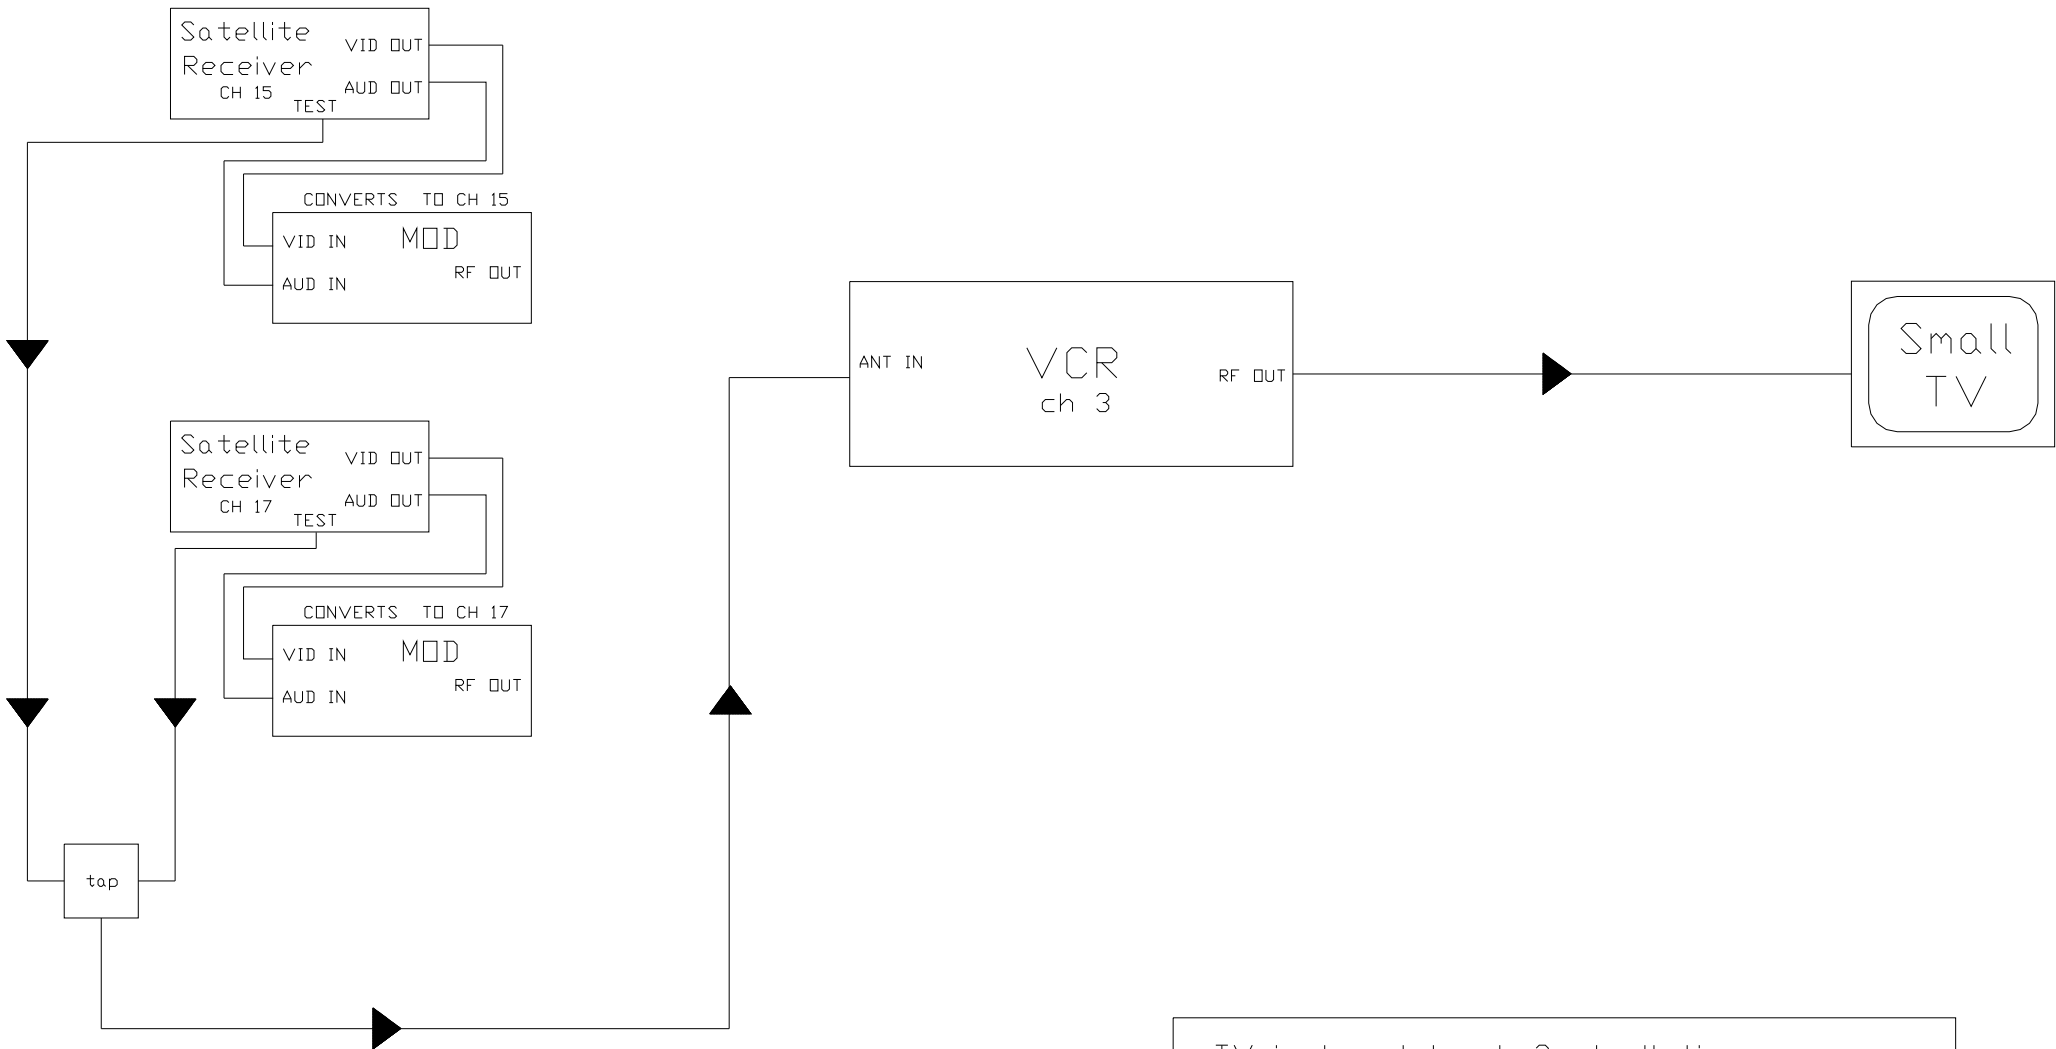

East Gantt Elementary - VCR Addition

CAC 01-23-98

TV is tuned to ch 3 at all times.
VCR is tuned to desired channel (15 OR 17).

To record from SATELLITE RECEIVERS:
VCR-must be set to CATV and tuned to ch 15 or 17

open circuit is on SAT ch 301 and 308