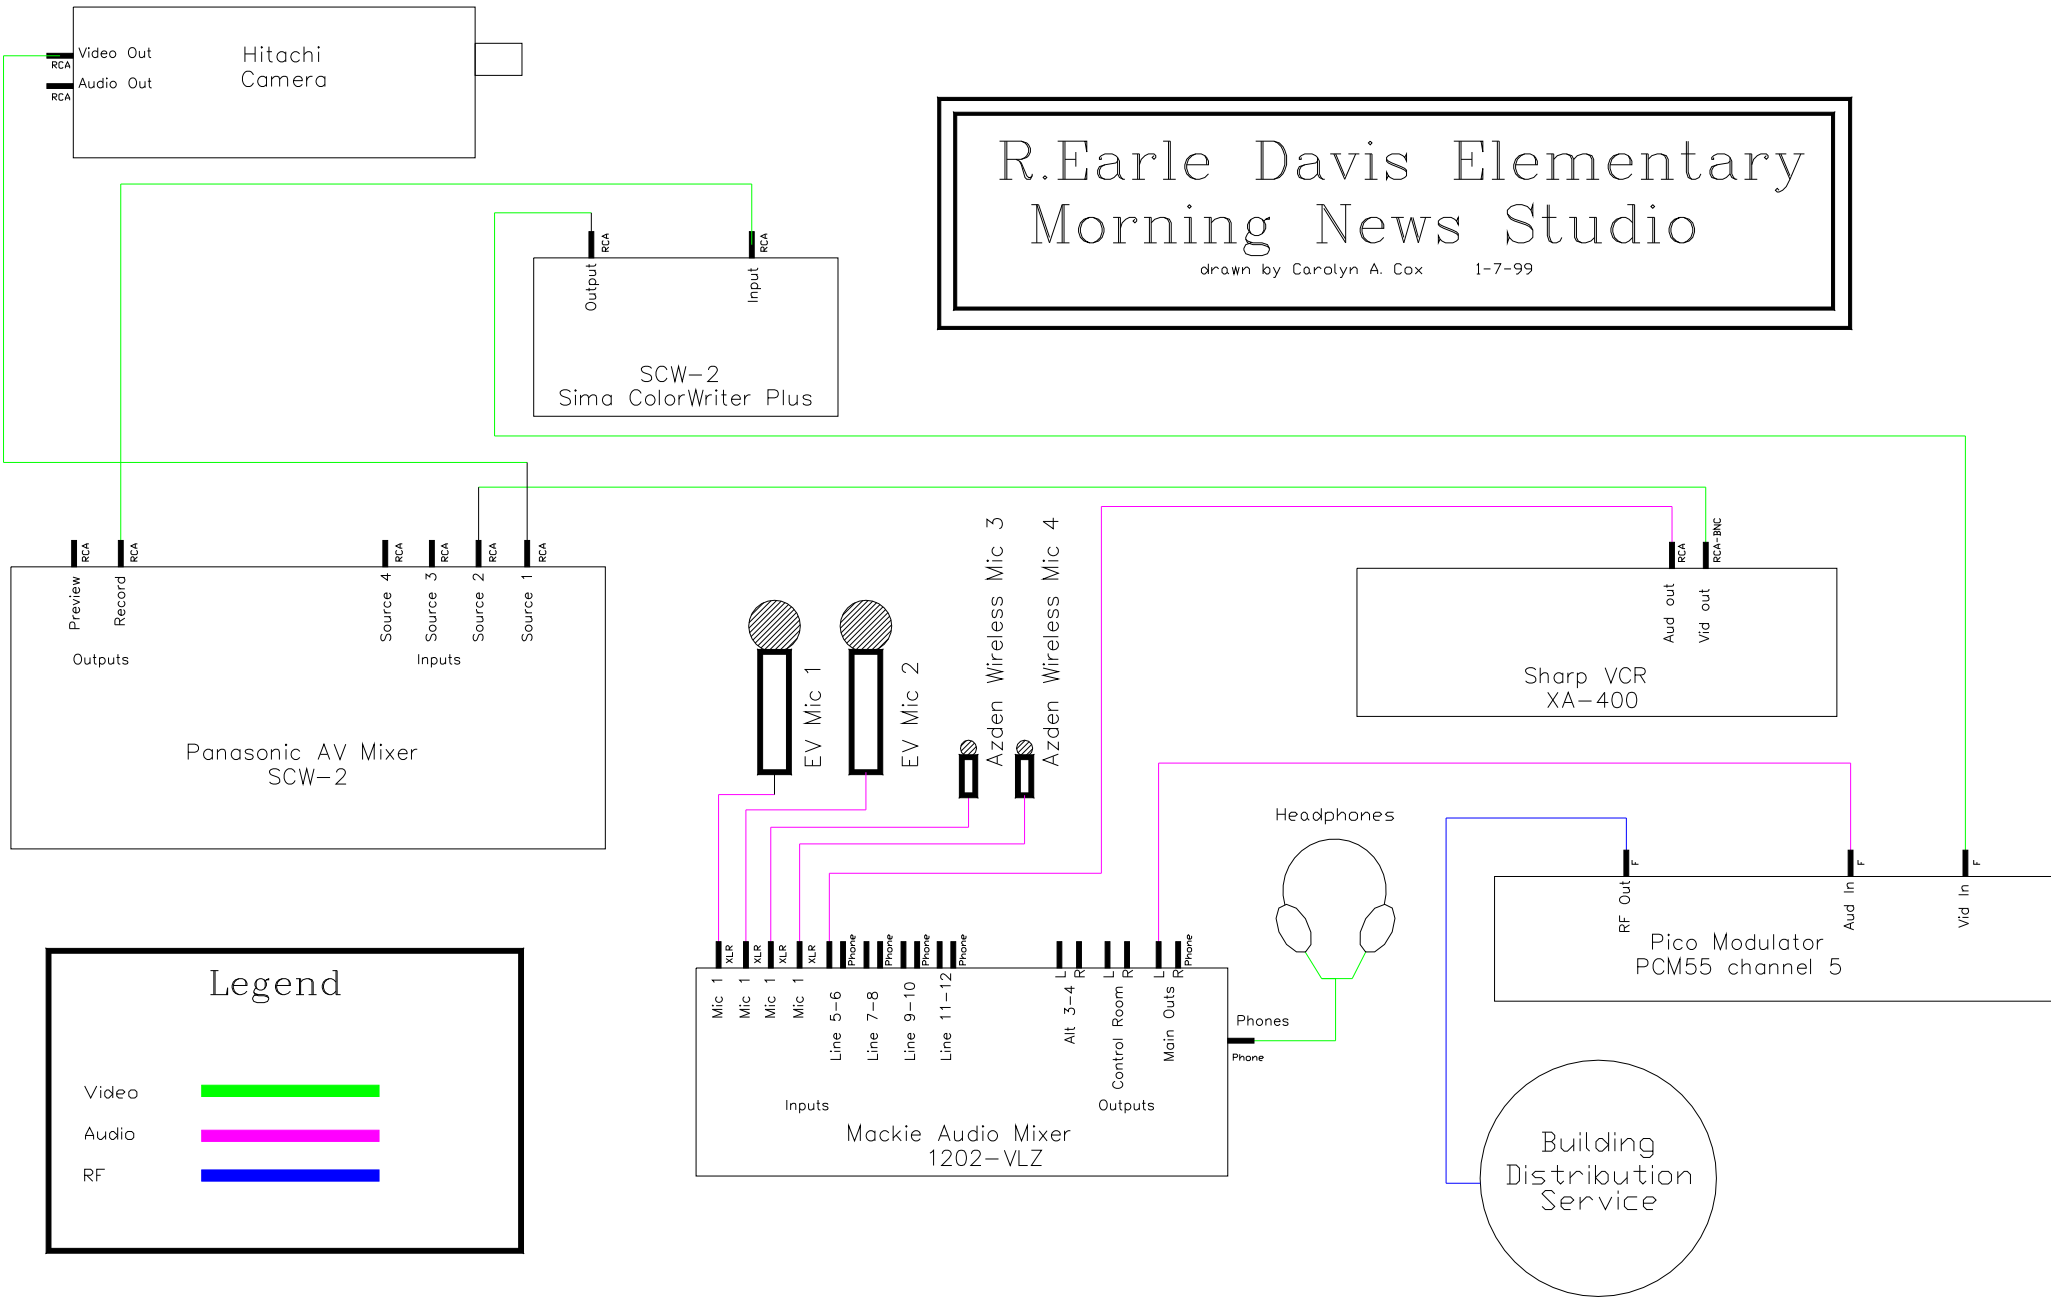

# R. Earle Davis Elementary Morning News Studio

drawn by Carolyn A. Cox 1-7-99

### Legend

- Video
- Audio
- RF